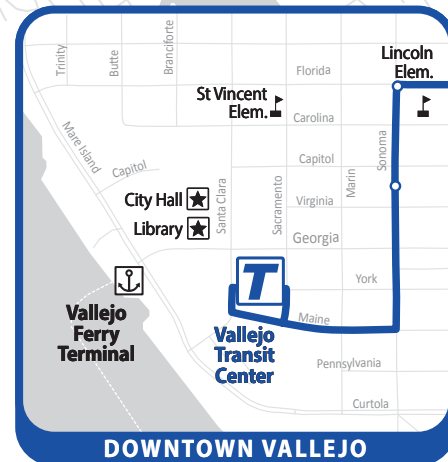

## ROUTE/RUTA 7 SPRINGS RD

**Note: Look for the new Route 7 stop location at Vallejo Transit Center effective August 21, 2016**  
**Nota: Buscar nueva lugar de la parada ruta 7 en Vallejo Transit Center a partir de 21 agosto 2016**

### LEGEND

- Transit Center
- Time Point
- Bus Stop
- Entertainment/Recreation
- Ferry Terminal
- Grocery
- Hospital
- Park & Ride
- School
- Senior Center
- Shopping Center
- Public Services
- Community Center

# 7

SPRINGS RD  
 Gateway Plaza -  
 Vallejo Transit Center

WEEKDAY•SATURDAY•SUNDAY

## ROUTE / RUTA 7 SPRINGS RD / GATEWAY PLAZA - VALLEJO TRANSIT CENTER