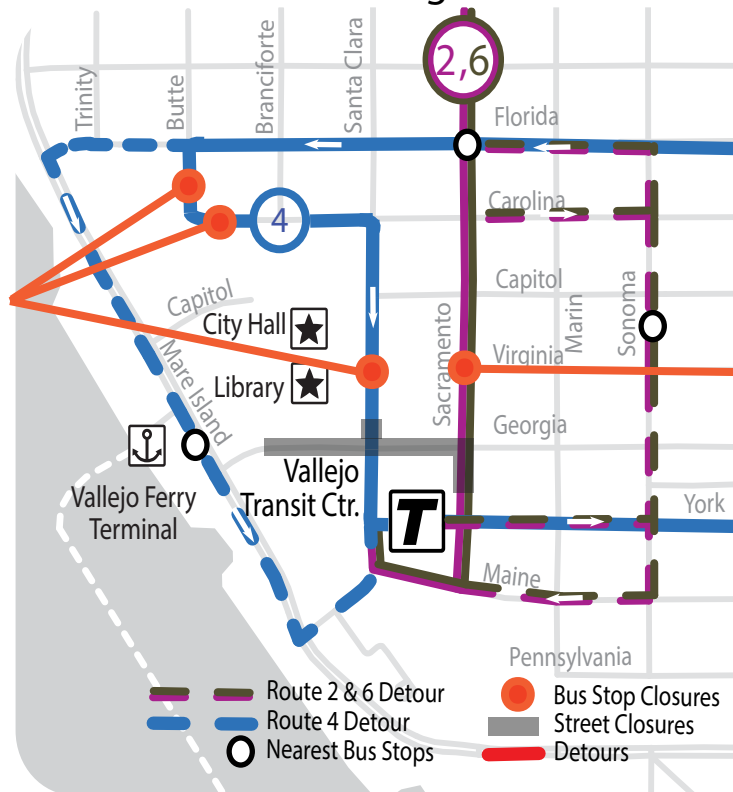

## Special Event Road Closure Routes 2, 4 and 6 Detours Saturday, June 6, 2015

Chelu Car Club will be hosting a block party Saturday, June 6, 2015 7am-4pm. Portions of Georgia and Sacramento St will be closed to transit. Routes 2, 4 and 6 will use detours **ALL DAY** to accommodate for the event.

The following stops will **NOT BE SERVED** Saturday, June 6:

- Route 4 Inbound: Butte and Florida  
Carolina and Branciforte  
Santa Clara @ City Hall and JFK Library
- Routes 2 and 6: Sacramento and Virginia

The following route 4 stops will not be served Saturday, June 6. Please use the nearest stops at the Vallejo Transit Center or Vallejo Ferry Terminal\*.

Routes 2 and 6 will not serve Sacramento and Virginia Saturday, June 6. Please use the nearest stops at the Vallejo Transit Center, Sacramento & Florida and Sonoma & Virginia\*.

\*Alternate stops available Saturday, June 6 only.